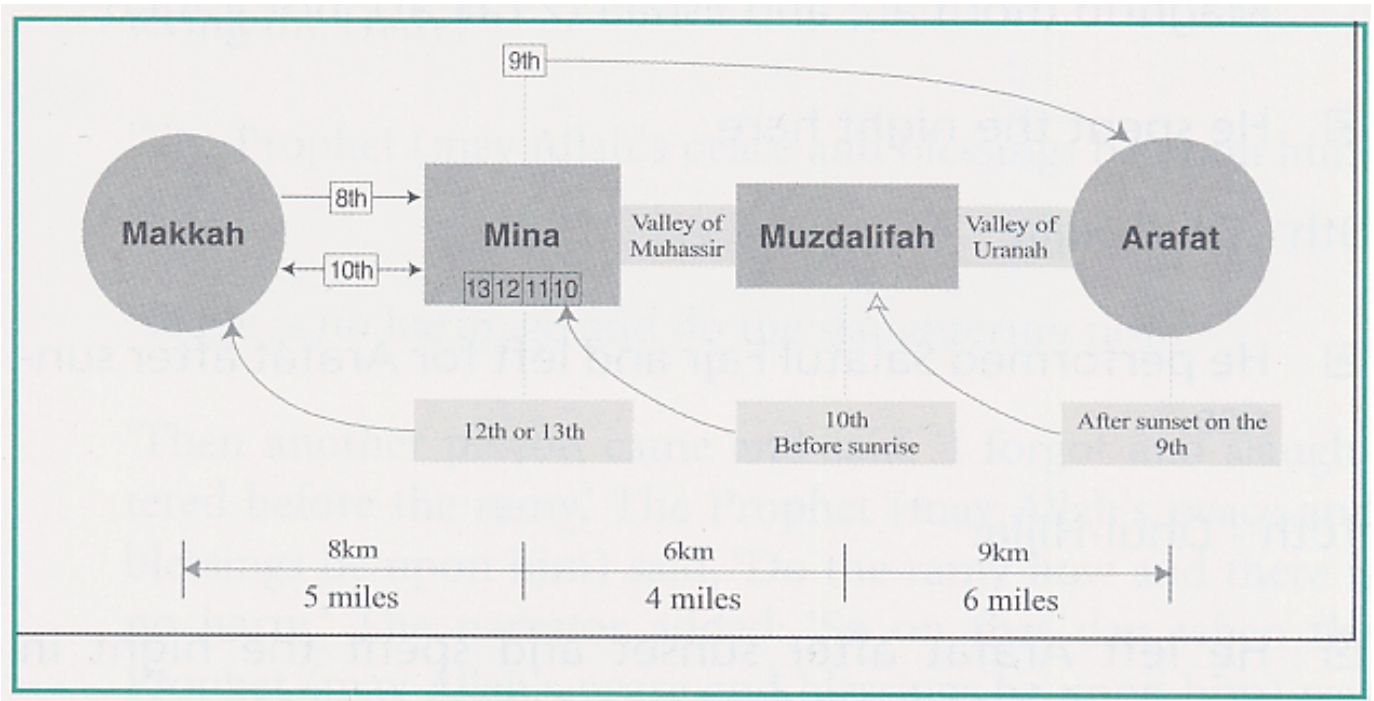

Hajj-e-Tammatu in Diagram